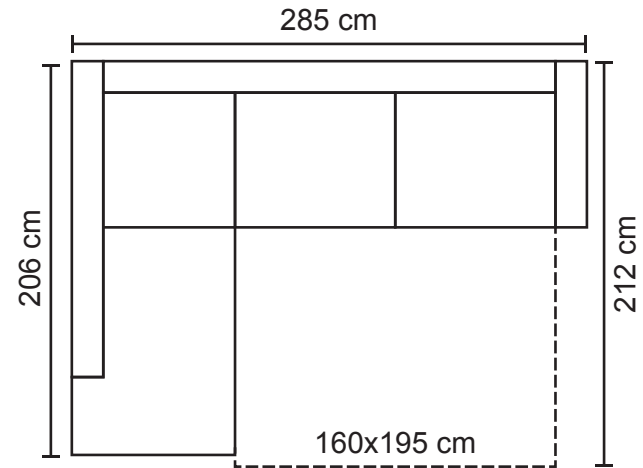

# ADRIA COMBINATIONS

Choose from available sofa models

\* Measured with standard armrest E.  
All measurements are approximate

Available in fabrics & leathers

# ADRIA COMBINATIONS

Choose from available sofa models

**OPEN END (Left/Right)**

**OPEN END MAXI (Left/Right)**

**1C2/2C1**

**2C2(mech)/2(mech)C2**

\* Measured with standard armrest E.  
All measurements are approximate