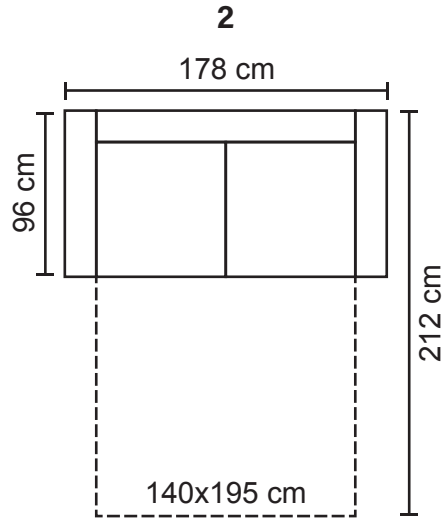

# ADRIA COMBINATIONS

Choose from available sofa models

\* Measured with standard armrest E.  
All measurements are approximate

Available in fabrics & leathers

# ADRIA COMBINATIONS

Choose from available sofa models

**OPEN END (Left/Right)**

**OPEN END MAXI (Left/Right)**

**1C2/2C1**

**2C2(mech)/2(mech)C2**

\* Measured with standard armrest E.  
All measurements are approximate