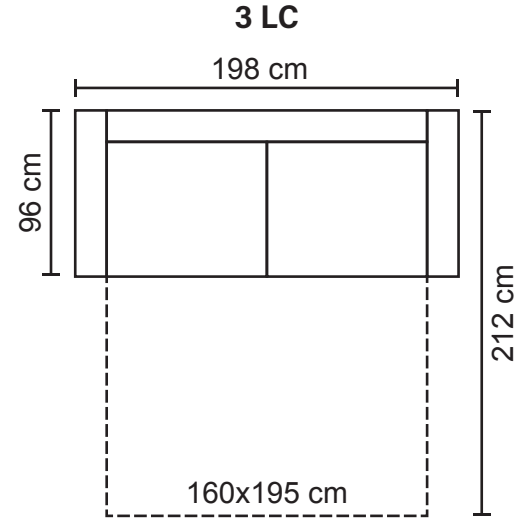

# ADRIA COMBINATIONS

Choose from available sofa models

\* Measured with standard armrest E.  
All measurements are approximate

Available in fabrics & leathers

# ADRIA COMBINATIONS

Choose from available sofa models

**OPEN END (Left/Right)**

**OPEN END MAXI (Left/Right)**

**1C2/2C1**

**2C2(mech)/2(mech)C2**

\* Measured with standard armrest E.  
All measurements are approximate