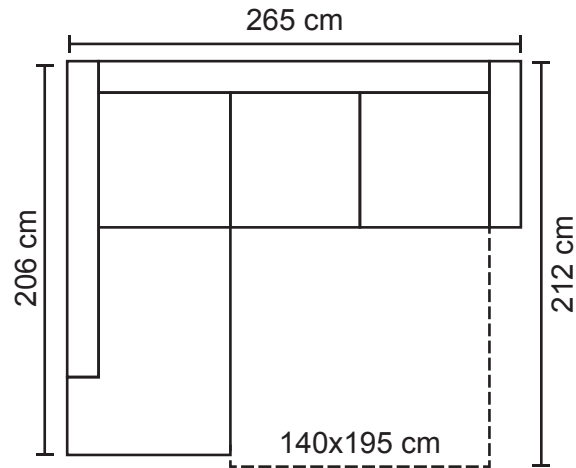

# ADRIA COMBINATIONS

Choose from available sofa models

\* Measured with standard armrest E.  
All measurements are approximate

Available in fabrics & leathers

# ADRIA COMBINATIONS

Choose from available sofa models

**OPEN END (Left/Right)**

**OPEN END MAXI (Left/Right)**

**1C2/2C1**

**2C2(mech)/2(mech)C2**

\* Measured with standard armrest E.  
All measurements are approximate