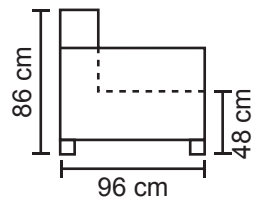

# ADRIA COMBINATIONS

Choose from available sofa models

\* Measured with standard armrest E.  
All measurements are approximate

Available in fabrics & leathers

# ADRIA COMBINATIONS

Choose from available sofa models

**OPEN END (Left/Right)**

**OPEN END MAXI (Left/Right)**

**1C2/2C1**

**2C2(mech)/2(mech)C2**

\* Measured with standard armrest E.  
All measurements are approximate