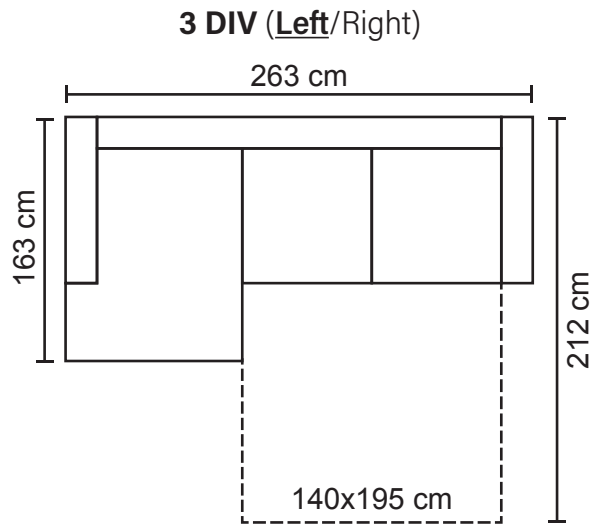

# ADRIA COMBINATIONS

Choose from available sofa models

\* Measured with standard armrest E.  
All measurements are approximate

Available in fabrics & leathers

# ADRIA COMBINATIONS

Choose from available sofa models

**OPEN END (Left/Right)**

**OPEN END MAXI (Left/Right)**

**1C2/2C1**

**2C2(mech)/2(mech)C2**

\* Measured with standard armrest E.  
All measurements are approximate