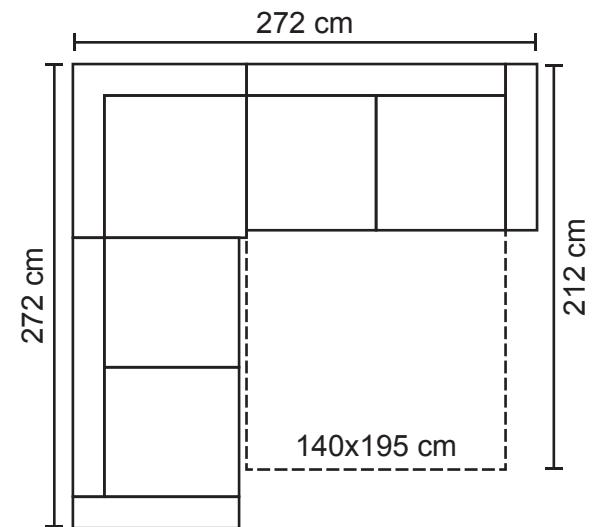

# ADRIA COMBINATIONS

Choose from available sofa models

**OPEN END (Left/Right)**

**OPEN END MAXI (Left/Right)**

**1C2/2C1**

**2C2(mech)/2(mech)C2**

\* Measured with standard armrest E.  
All measurements are approximate