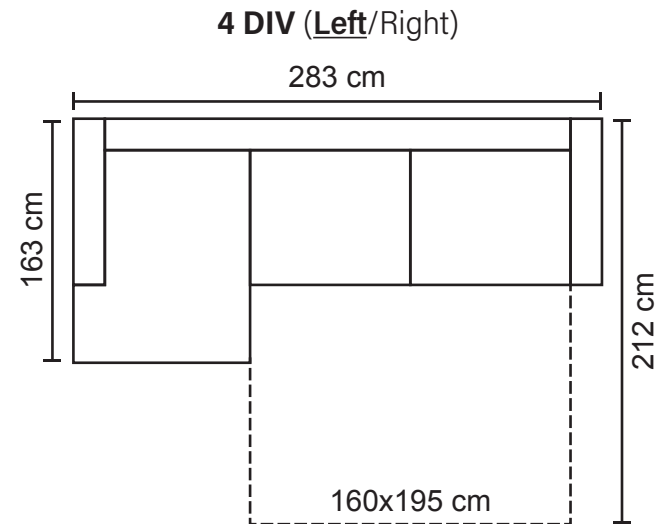

# ADRIA COMBINATIONS

Choose from available sofa models

\* Measured with standard armrest E.  
All measurements are approximate

Available in fabrics & leathers

# ADRIA COMBINATIONS

Choose from available sofa models

**OPEN END (Left/Right)**

**OPEN END MAXI (Left/Right)**

**1C2/2C1**

**2C2(mech)/2(mech)C2**

\* Measured with standard armrest E.  
All measurements are approximate