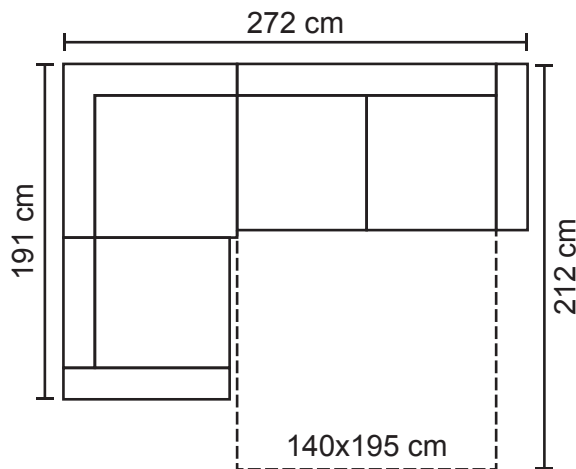

# ADRIA COMBINATIONS

Choose from available sofa models

**OPEN END (Left/Right)**

**OPEN END MAXI (Left/Right)**

**1C2/2C1**

**2C2(mech)/2(mech)C2**

\* Measured with standard armrest E.  
All measurements are approximate