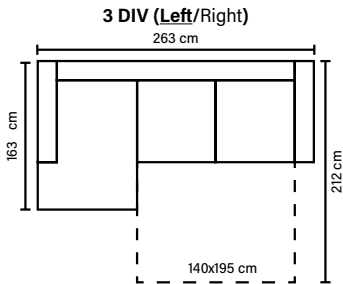

COMBINATIONS

Choose from available sofa models.
Measured with standard armrest E.

(Adria with optional Pocket mattress)

Available in fabrics & leathers
All measurements are approximate

SEAT
HR foam 35 kg
+ ERX foam 40 kg covered with 200 g fiber

ARMREST
Foam 25 kg + 200 g fiber

FRAME
Plywood + wood + foam 25 kg

MATTRESS
Standard: Bonnell
Optional: Pocket or Memory

ARMREST AND LEG OPTIONS

A 14 cm	B 13 cm	C 20 cm	D 27 cm	E (standard) 6 cm
Standard: 34 wooden height 6 cm	Optional: 31 wooden or metal height 5 cm	Standard: 6 wooden or metal height 5 cm	Standard: 32 wooden or metal height 5 cm	NO LEG OPTION (Sofa stands on mechanism legs)