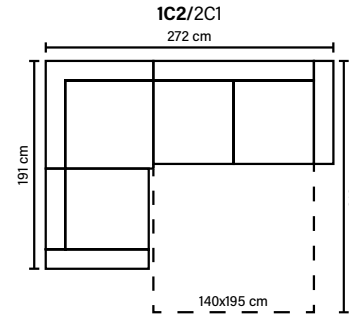

COMBINATIONS

Choose from available sofa models.
Measured with standard armrest E.

(Adria with optional Pocket mattress)

Available in fabrics & leathers
All measurements are approximate

SEAT
HR foam 35 kg
+ ERX foam 40 kg covered with 200 g fiber

ARMREST
Foam 25 kg + 200 g fiber

FRAME
Plywood + wood + foam 25 kg

MATTRESS
Standard: Bonnell
Optional: Pocket or Memory

ARMREST AND LEG OPTIONS

A 14 cm	B 13 cm	C 20 cm	D 27 cm	E (standard) 6 cm
Standard: 34 wooden height 6 cm	Optional: 31 wooden or metal height 5 cm	Standard: 6 wooden or metal height 5 cm	Standard: 32 wooden or metal height 5 cm	NO LEG OPTION (Sofa stands on mechanism legs)