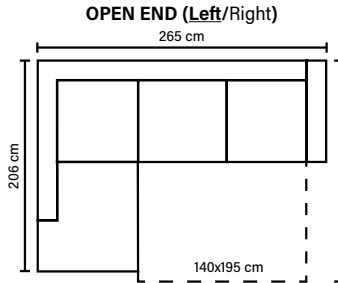

COMBINATIONS

Choose from available sofa models.
Measured with standard armrest E.

(Adria with optional Pocket mattress)

Available in fabrics & leathers
All measurements are approximate

SEAT
HR foam 35 kg
+ ERX foam 40 kg covered with 200 g fiber

ARMREST
Foam 25 kg + 200 g fiber

FRAME
Plywood + wood + foam 25 kg

MATTRESS
Standard: Bonnell
Optional: Pocket or Memory

ARMREST AND LEG OPTIONS

A 14 cm	B 13 cm	C 20 cm	D 27 cm	E (standard) 6 cm
Standard: 34 wooden height 6 cm	Optional: 31 wooden or metal height 5 cm	Standard: 6 wooden or metal height 5 cm	Standard: 32 wooden or metal height 5 cm	NO LEG OPTION (Sofa stands on mechanism legs)