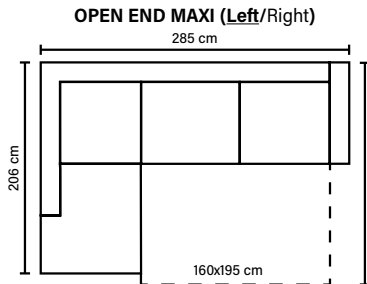

COMBINATIONS

Choose from available sofa models.
Measured with standard armrest E.

(Adria with optional Pocket mattress)

Available in fabrics & leathers
All measurements are approximate

SEAT
HR foam 35 kg
+ ERX foam 40 kg covered with 200 g fiber

ARMREST
Foam 25 kg + 200 g fiber

FRAME
Plywood + wood + foam 25 kg

MATTRESS
Standard: Bonnell
Optional: Pocket or Memory

ARMREST AND LEG OPTIONS

A 14 cm	B 13 cm	C 20 cm	D 27 cm	E (standard) 6 cm
Standard: 34 wooden height 6 cm	Optional: 31 wooden or metal height 5 cm	Standard: 6 wooden or metal height 5 cm	Standard: 32 wooden or metal height 5 cm	NO LEG OPTION (Sofa stands on mechanism legs)