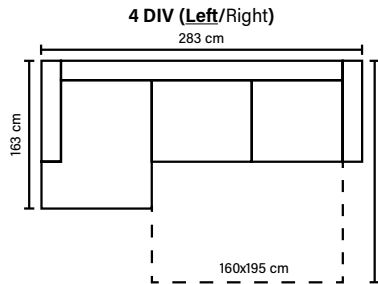

COMBINATIONS

Choose from available sofa models.
Measured with standard armrest E.

(Adria with optional Pocket mattress)

Available in fabrics & leathers
All measurements are approximate

SEAT
HR foam 35 kg
+ ERX foam 40 kg covered with 200 g fiber

ARMREST
Foam 25 kg + 200 g fiber

FRAME
Plywood + wood + foam 25 kg

MATTRESS
Standard: Bonnell
Optional: Pocket or Memory

ARMREST AND LEG OPTIONS

A 14 cm	B 13 cm	C 20 cm	D 27 cm	E (standard) 6 cm
Standard: 34 wooden height 6 cm	Optional: 31 wooden or metal height 5 cm	Standard: 6 wooden or metal height 5 cm	Standard: 32 wooden or metal height 5 cm	NO LEG OPTION (Sofa stands on mechanism legs)