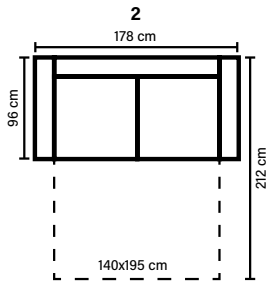

COMBINATIONS

Choose from available sofa models.
Measured with standard armrest E.

(Adria with optional Pocket mattress)

Available in fabrics & leathers
All measurements are approximate

SEAT
HR foam 35 kg
+ ERX foam 40 kg covered with 200 g fiber

ARMREST
Foam 25 kg + 200 g fiber

FRAME
Plywood + wood + foam 25 kg

MATTRESS
Standard: Bonnell
Optional: Pocket or Memory

ARMREST AND LEG OPTIONS

A 14 cm	B 13 cm	C 20 cm	D 27 cm	E (standard) 6 cm
Standard: 34 wooden height 6 cm	Optional: 31 wooden or metal height 5 cm	Standard: 6 wooden or metal height 5 cm	Standard: 32 wooden or metal height 5 cm	NO LEG OPTION (Sofa stands on mechanism legs)