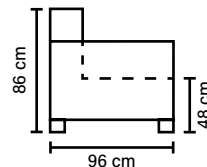

COMBINATIONS

Choose from available sofa models.
Measured with standard armrest E.

(Adria with optional Pocket mattress)

Available in fabrics & leathers
All measurements are approximate

SEAT
HR foam 35 kg
+ ERX foam 40 kg covered with 200 g fiber

ARMREST
Foam 25 kg + 200 g fiber

FRAME
Plywood + wood + foam 25 kg

MATTRESS
Standard: Bonnell
Optional: Pocket or Memory

ARMREST AND LEG OPTIONS

A 14 cm	B 13 cm	C 20 cm	D 27 cm	E (standard) 6 cm
Standard: 34 wooden height 6 cm	Optional: 31 wooden or metal height 5 cm	Standard: 6 wooden or metal height 5 cm	Standard: 32 wooden or metal height 5 cm	NO LEG OPTION (Sofa stands on mechanism legs)