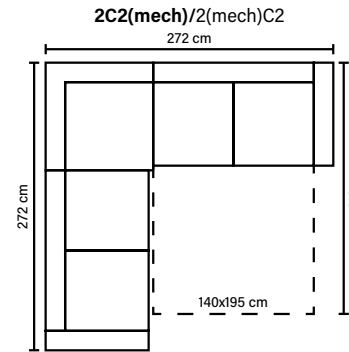

COMBINATIONS

Choose from available sofa models.
Measured with standard armrest E.

(Adria with optional Pocket mattress)

Available in fabrics & leathers
All measurements are approximate

SEAT
HR foam 35 kg
+ ERX foam 40 kg covered with 200 g fiber

ARMREST
Foam 25 kg + 200 g fiber

FRAME
Plywood + wood + foam 25 kg

MATTRESS
Standard: Bonnell
Optional: Pocket or Memory

ARMREST AND LEG OPTIONS

A 14 cm	B 13 cm	C 20 cm	D 27 cm	E (standard) 6 cm
Standard: 34 wooden height 6 cm	Optional: 31 wooden or metal height 5 cm	Standard: 6 wooden or metal height 5 cm	Standard: 32 wooden or metal height 5 cm	NO LEG OPTION (Sofa stands on mechanism legs)