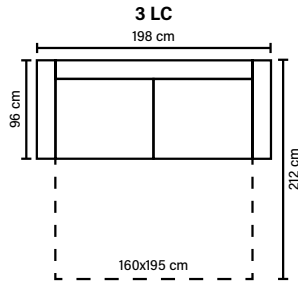

COMBINATIONS

Choose from available sofa models.
Measured with standard armrest E.

(Adria with optional Pocket mattress)

Available in fabrics & leathers
All measurements are approximate

SEAT
HR foam 35 kg
+ ERX foam 40 kg covered with 200 g fiber

ARMREST
Foam 25 kg + 200 g fiber

FRAME
Plywood + wood + foam 25 kg

MATTRESS
Standard: Bonnell
Optional: Pocket or Memory

ARMREST AND LEG OPTIONS

A 14 cm	B 13 cm	C 20 cm	D 27 cm	E (standard) 6 cm
Standard: 34 wooden height 6 cm	Optional: 31 wooden or metal height 5 cm	Standard: 6 wooden or metal height 5 cm	Standard: 32 wooden or metal height 5 cm	NO LEG OPTION (Sofa stands on mechanism legs)