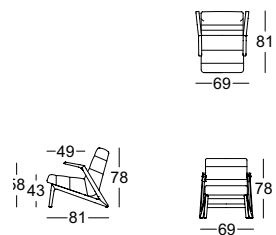

# ROLF BENZ 580

---

**ROLF  
BENZ**

- Visible wooden frame
- Wooden inner frame
- Webbing support
- Seat in high-quality cold foam
- Back in polyurethane foam
- Cover quilted underneath with non-woven polyester

! Wave formation and depressions in the seat area are unavoidable, due to comfort and design reasons, even in high quality Rolf Benz upholstered furniture.  
All measurements are approximate.

Armchair

High-backed armchair