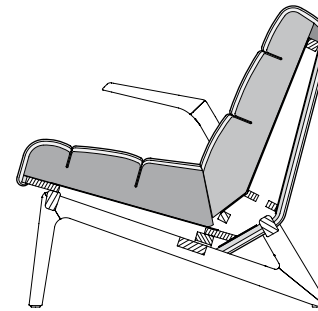

# ROLF BENZ 580

---

**ROLF  
BENZ**

- Visible wooden frame
- Wooden inner frame
- Webbing support
- Seat in high-quality cold foam
- Back in polyurethane foam
- Cover quilted underneath with non-woven polyester

! Wave formation and depressions in the seat area are unavoidable, due to comfort and design reasons, even in high quality Rolf Benz upholstered furniture.  
All measurements are approximate.

Armchair

High-backed armchair