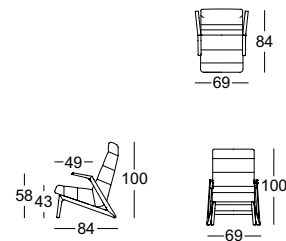

# ROLF BENZ 580

---

**ROLF  
BENZ**

- Visible wooden frame
- Wooden inner frame
- Webbing support
- Seat in high-quality cold foam
- Back in polyurethane foam
- Cover quilted underneath with non-woven polyester

! Wave formation and depressions in the seat area are unavoidable, due to comfort and design reasons, even in high quality Rolf Benz upholstered furniture.  
All measurements are approximate.

Armchair

High-backed armchair