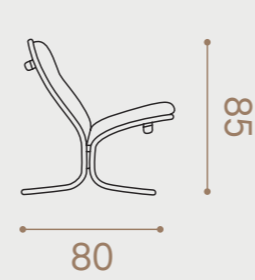

Siesta Classic

Design Ingmar Relling

SIESTA is delivered with a plywood frame in natural lacquered or black lacquered. Canvas is delivered in nature colour or black with a matching cord.

SIE302