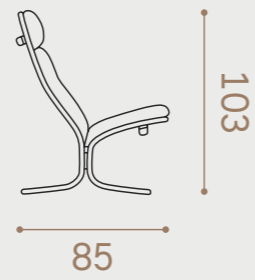

Siesta Classic

Design Ingmar Relling

SIESTA is delivered with a plywood frame in natural lacquered or black lacquered. Canvas is delivered in nature colour or black with a matching cord.

SIE300