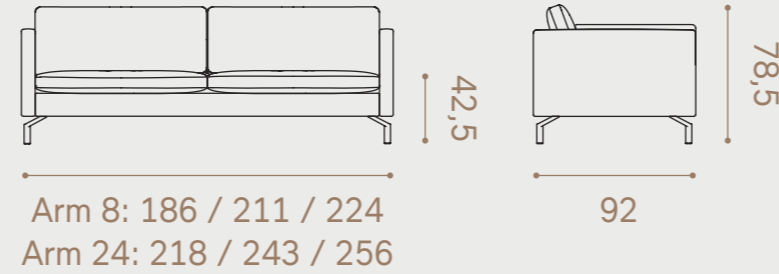

See page 109 for complete specifications

Fam

FAM is available as 2 seater in three lengths, with corner solutions and chaise lounges. Fam is available with armrests in width 8 cm and 24 cm. 1 seater is delivered with armrest in width 14 cm. The cushion covers are removable for easier cleaning.

1 seater • Arm 14

2 seater

Ottoman

Armrests

With chaise lounge

Corner