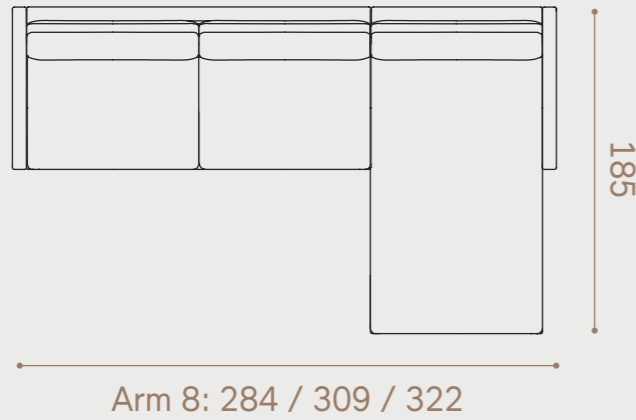

See page 109 for complete specifications

Fam

FAM is available as 2 seater in three lengths, with corner solutions and chaise lounges. Fam is available with armrests in width 8 cm and 24 cm. 1 seater is delivered with armrest in width 14 cm. The cushion covers are removable for easier cleaning.

1 seater • Arm 14

2 seater

Ottoman

Armrests

With chaise lounge

Corner