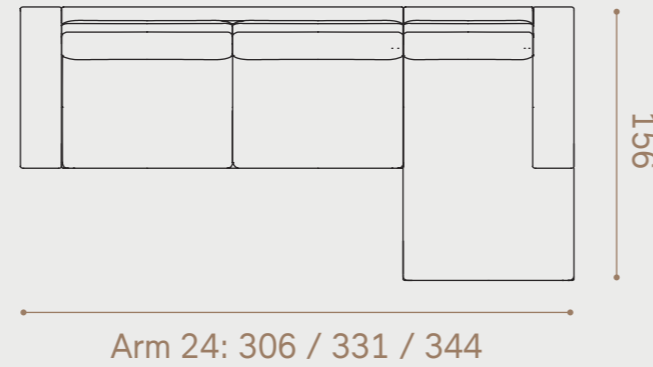

See page 109 for complete specifications

Fam

FAM is available as 2 seater in three lengths, with corner solutions and chaise lounges. Fam is available with armrests in width 8 cm and 24 cm. 1 seater is delivered with armrest in width 14 cm. The cushion covers are removable for easier cleaning.

1 seater • Arm 14

2 seater

Ottoman

Armrests

With chaise lounge

Corner