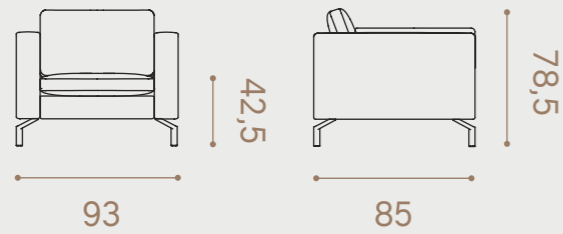

Fam
by Hjelle

Bring the popcorn

FAM is the sofa that embraces the whole family at the same time as it provides good enough space to relax in an everyday life. With soft cushions and a seat depth of 60 cm FAM satisfies those who long for a deep and comfy sofa. Curl up, lay back and relax.

See page 109 for complete specifications

Fam

FAM is available as 2 seater in three lengths, with corner solutions and chaise lounges. Fam is available with armrests in width 8 cm and 24 cm. 1 seater is delivered with armrest in width 14 cm. The cushion covers are removable for easier cleaning.

1 seater • Arm 14

2 seater

Ottoman

Armrests

With chaise lounge

Corner