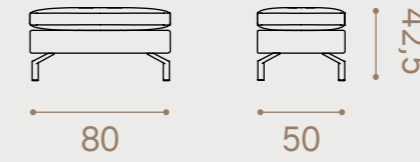

See page 109 for complete specifications

Fam

FAM is available as 2 seater in three lengths, with corner solutions and chaise lounges. Fam is available with armrests in width 8 cm and 24 cm. 1 seater is delivered with armrest in width 14 cm. The cushion covers are removable for easier cleaning.

1 seater • Arm 14

2 seater

Ottoman

Armrests

With chaise lounge

Corner