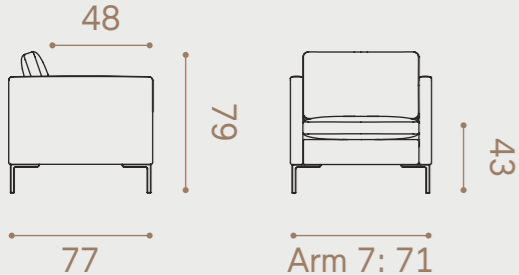

Arena

ARENA is available in 1, 2 and 3 seater in various lengths, with corner solutions and chaise lounges. Arena is available with armrests in width 7 cm, 14 cm or 24 cm. The cushion covers are removable for easier cleaning.

1 seater • Small