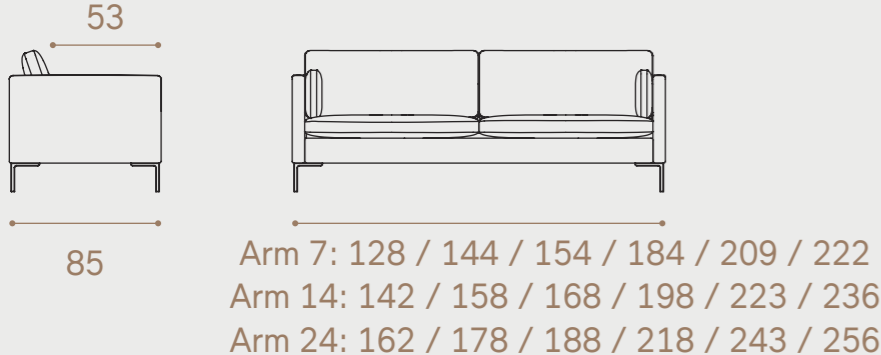

Arena

ARENA is available in 1, 2 and 3 seater in various lengths, with corner solutions and chaise lounges. Arena is available with armrests in width 7 cm, 14 cm or 24 cm. The cushion covers are removable for easier cleaning.

1 seater • Small

Armrests

1 seater • Large

Ottomans

2 seater

3 seater

With chaise lounge

Corner