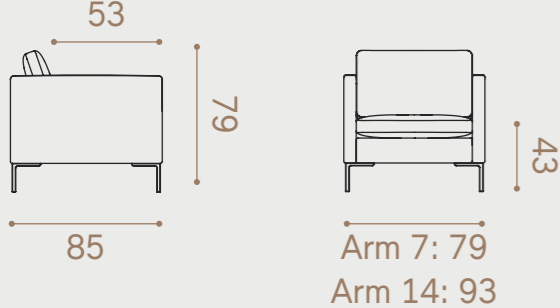

1 seater • Large